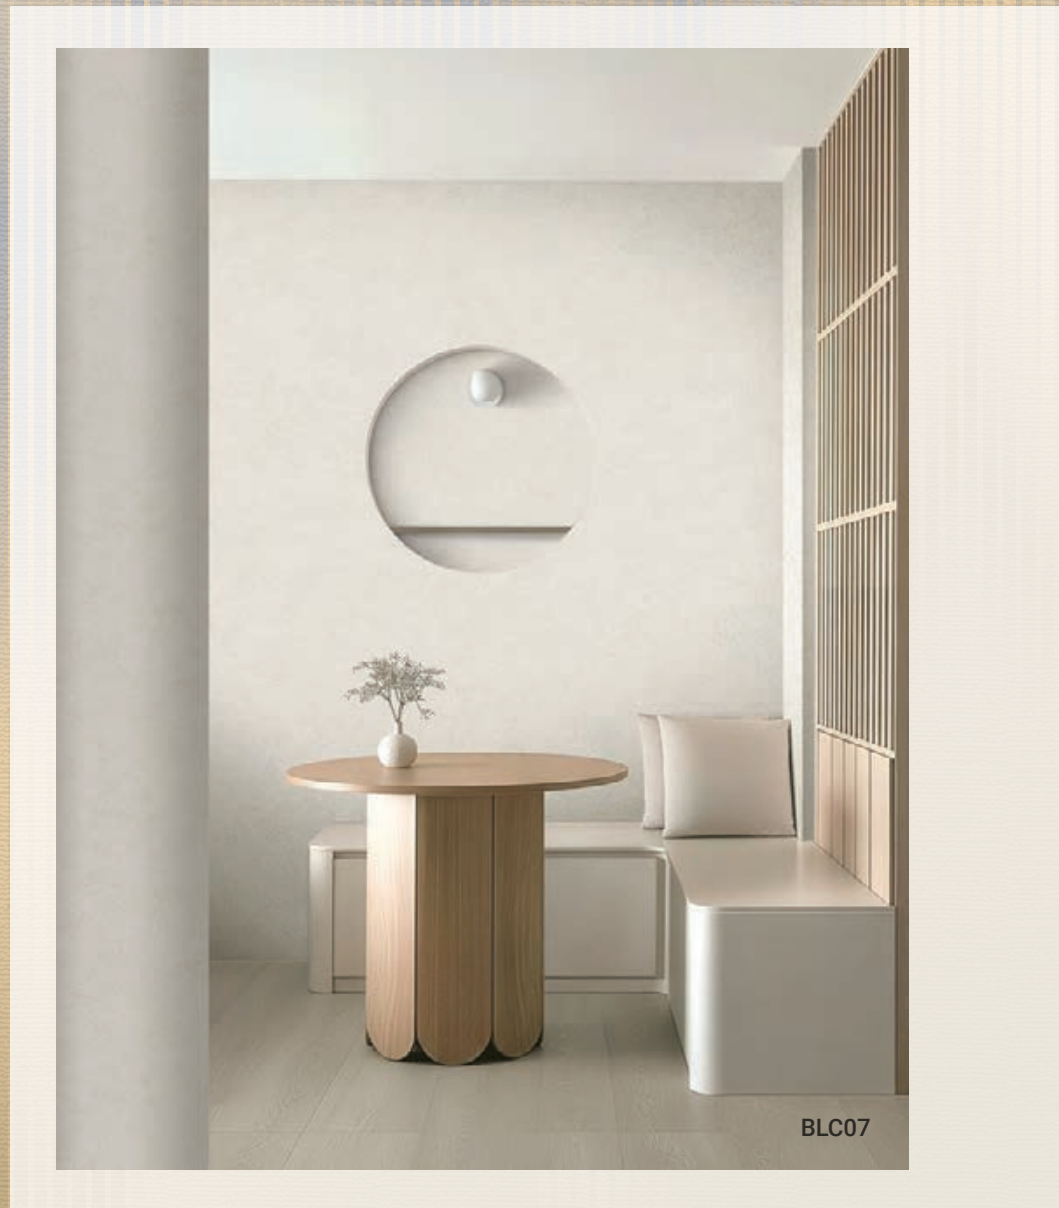

01 COLLECTION
BASIC

Mono Blanc
 Premium Painted Concrete
 Solid
 Premium Painted Wood
 Painted Wood
 Super Matt
 Texture

HYUNDAI L&C 2026 - 2027
 Bodaq Interior Film
 New Collection

Mono Blanc

● Fire Retardant ● General

Pure White **NEW** ● ● BLC05

Cream **NEW** ● ● BLC02

Cream White **NEW** ● ● BLC06

Porcelain **NEW** ● ● BLC03

White **NEW** ● ● BLC07

Valen **NEW** ● ● BLC01

Terranova **NEW** ● ● BLC04

※ The images above are for illustrative purposes only, and may differ from the actual products.

Premium Painted Concrete

Bodaq Painted Concrete series creates a natural and refined space, featuring the authentic texture & soft shading of concrete as unique as a brushed plaster wall.