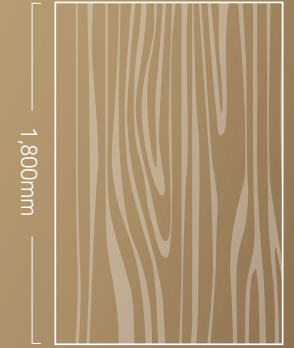

# WOOD

- Optical Grain Wood
- Long Wood
- Origin Wood
- Premium Wood
- Standard Wood

## Long Wood

Bodaq LW Long Wood Series combines a luxurious surface finish with an extended 1,800mm vertical repeat, enhancing the beauty of high ceiling spaces. Experience the grandeur of Long Wood with LW Series.