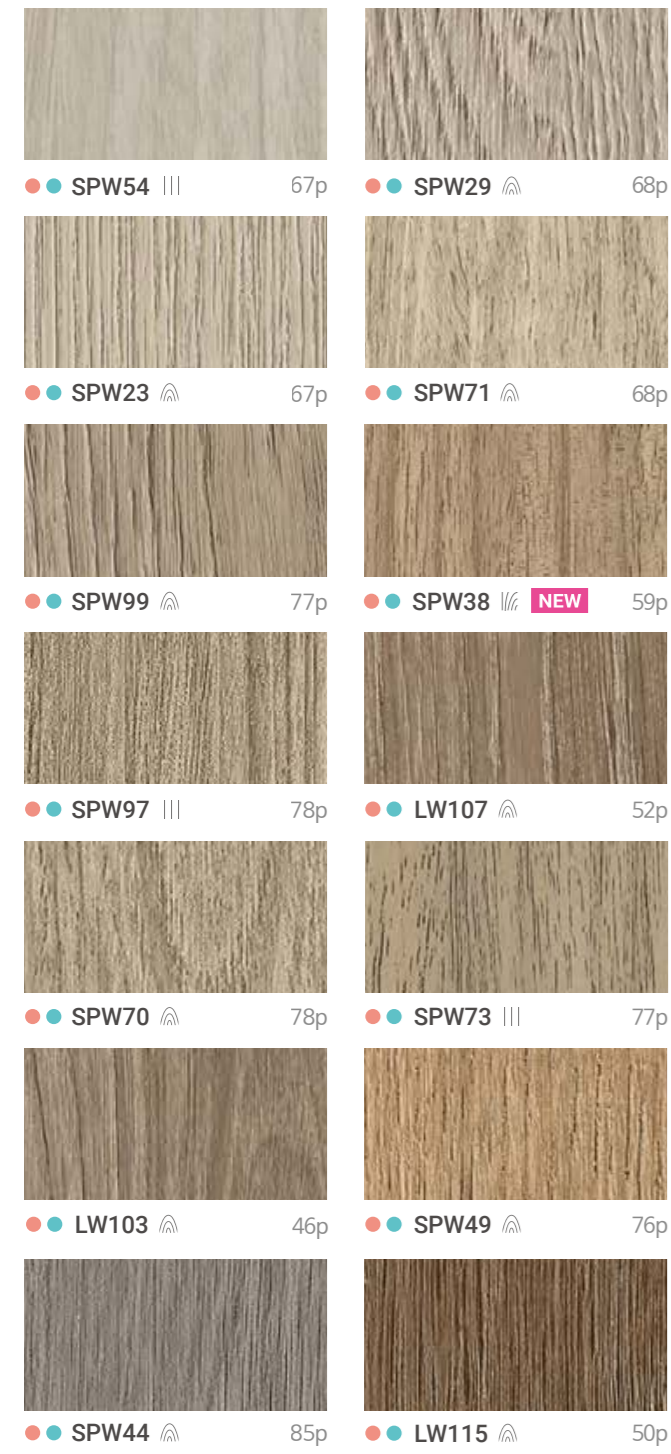

Wood Palette