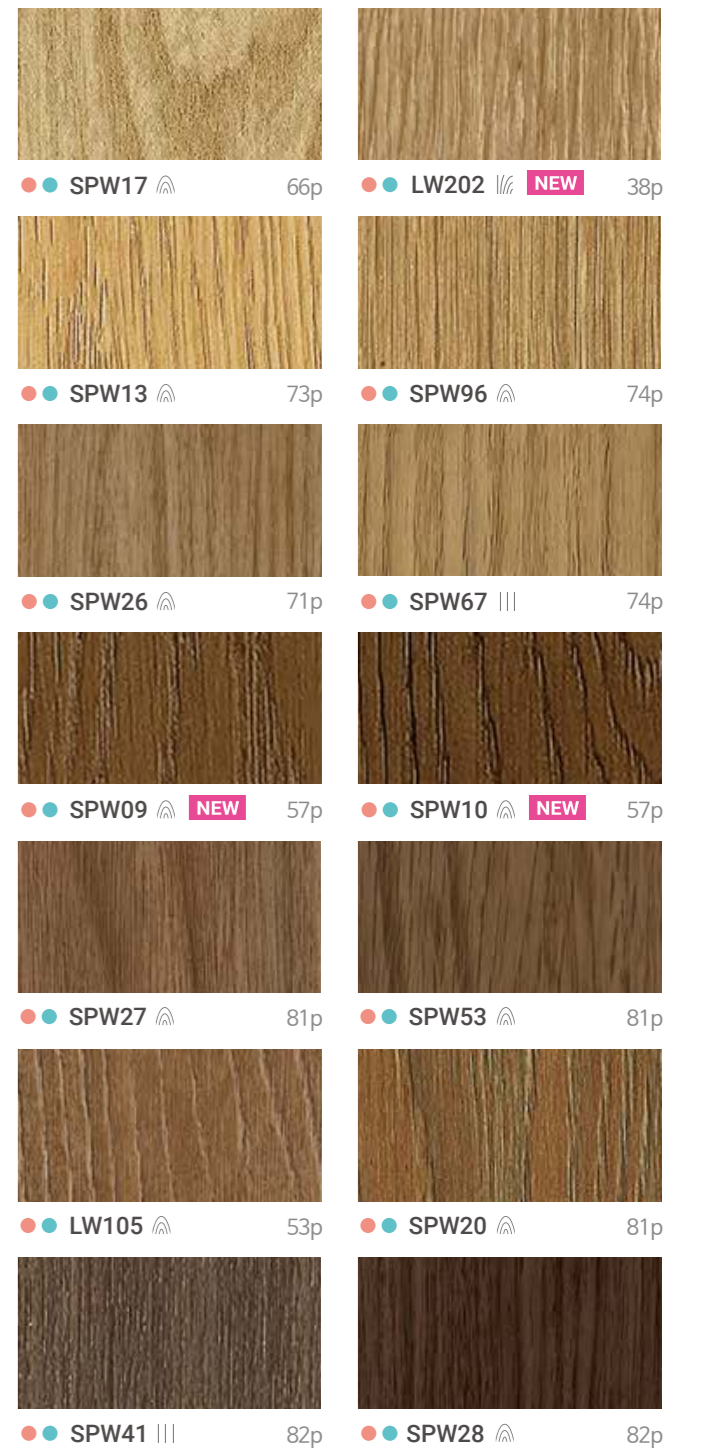

WOOD

# Wood Palette

# Wood Palette

Bodaq Wood Palette Collection showcasing Bodaq Interior Film's premium wood series arranged by color. Browse our diverse range of wood products in various colors and types.

# Optical Grain Wood

OGW01

Discover Optical Grain Wood, where the depth of ink layered over delicate wood grains creates a realism of actual texture that mimics the essence of natural wood.

● Fire Retardant ● General ||| Vertical |||| Half Grain 🌲 Wood Grain