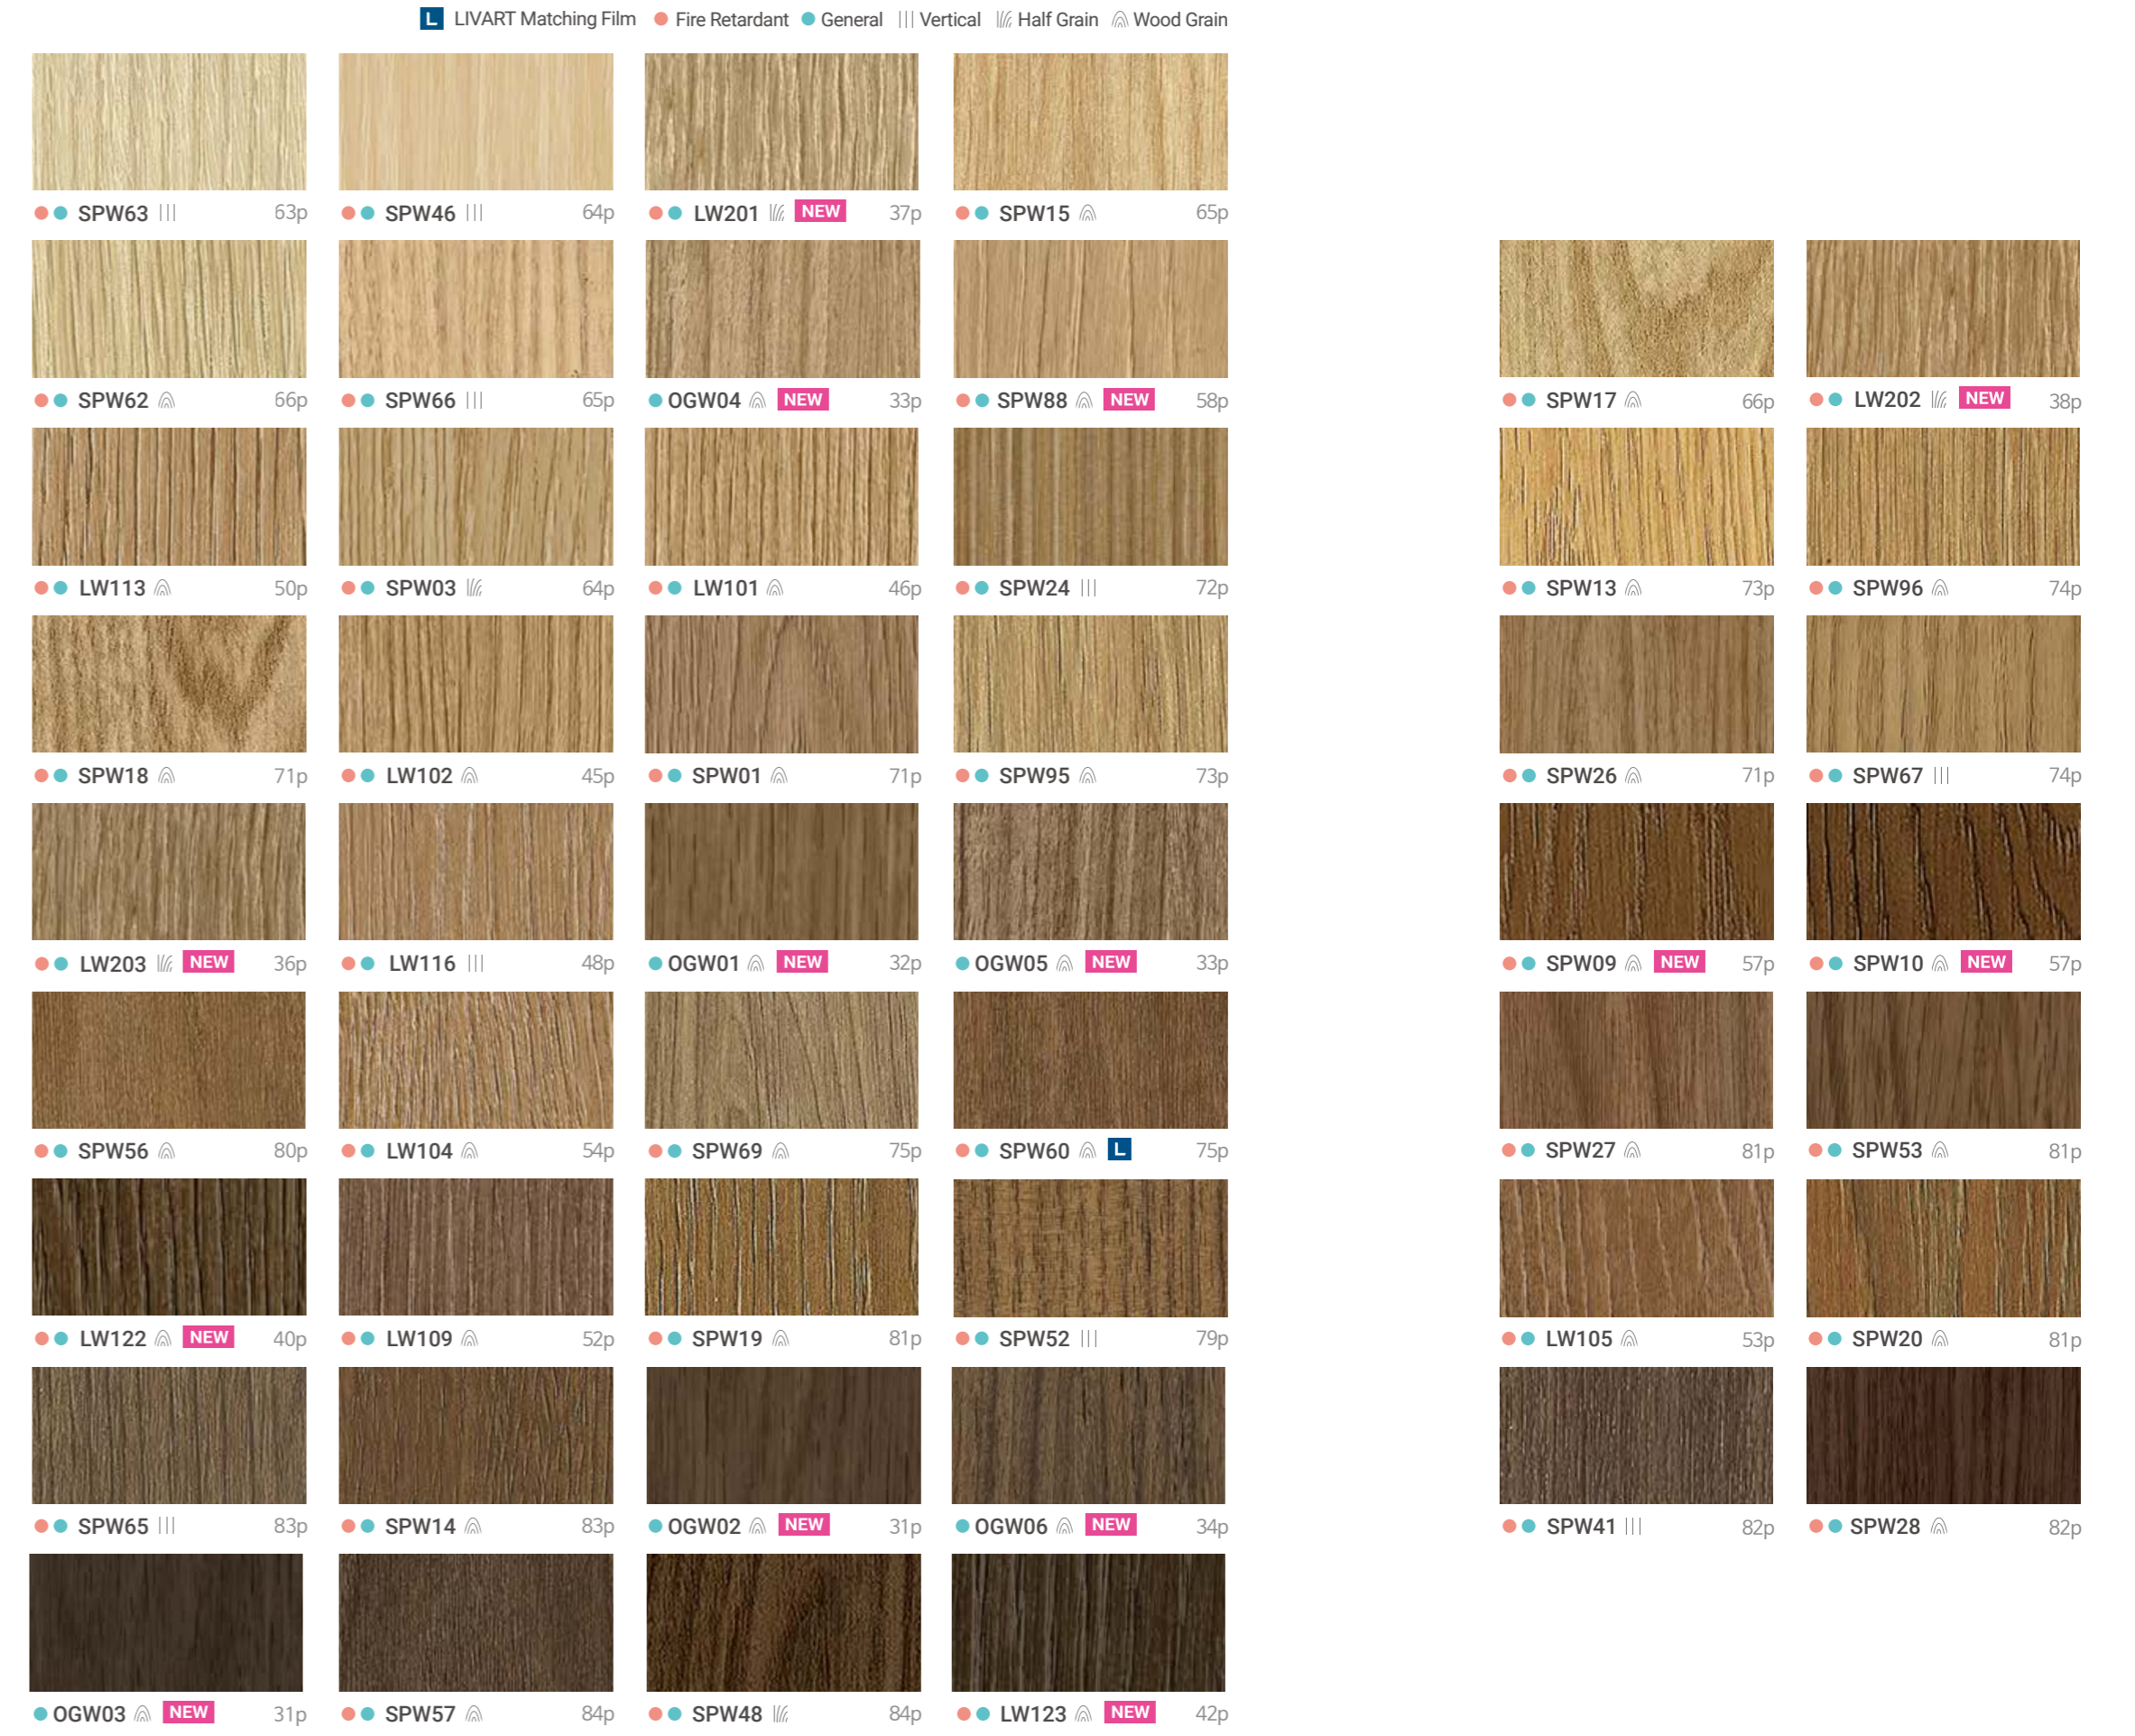

## Origin Wood

Bodaq SPW Origin Wood series delivers a more natural wood texture through premium surface coating and precise embossing. Explore SPW's luxurious surface finishes across a variety of colors and wood types.

WOOD

# Wood Palette

# Wood Palette

Bodaq Wood Palette Collection showcasing Bodaq Interior Film's premium wood series arranged by color. Browse our diverse range of wood products in various colors and types.