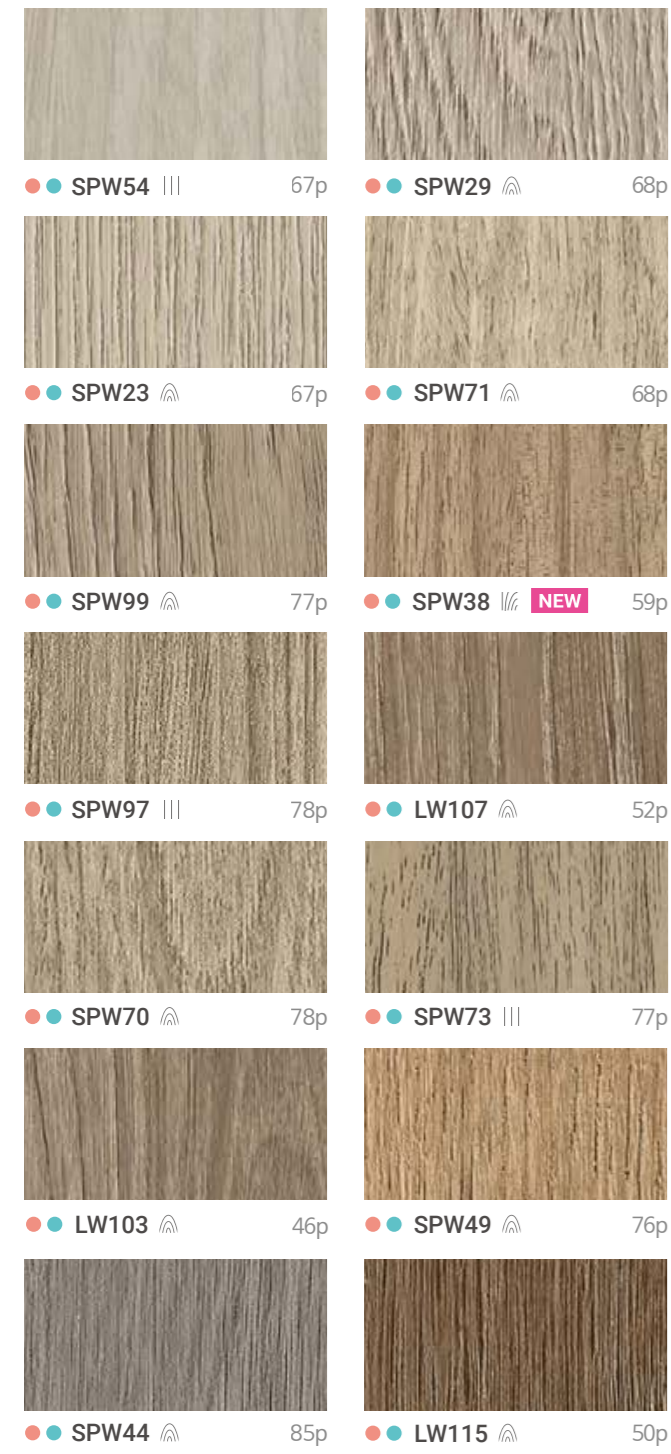

WOOD

- Optical Grain Wood
- Long Wood
- Origin Wood
- Premium Wood
- Standard Wood

Long Wood

Bodaq LW Long Wood Series combines a luxurious surface finish with an extended 1,800mm vertical repeat, enhancing the beauty of high ceiling spaces. Experience the grandeur of Long Wood with LW Series.

Origin Wood

Bodaq SPW Origin Wood series delivers a more natural wood texture through premium surface coating and precise embossing. Explore SPW's luxurious surface finishes across a variety of colors and wood types.

WOOD

Wood Palette

Wood Palette

Bodaq Wood Palette Collection showcasing Bodaq Interior Film's premium wood series arranged by color. Browse our diverse range of wood products in various colors and types.