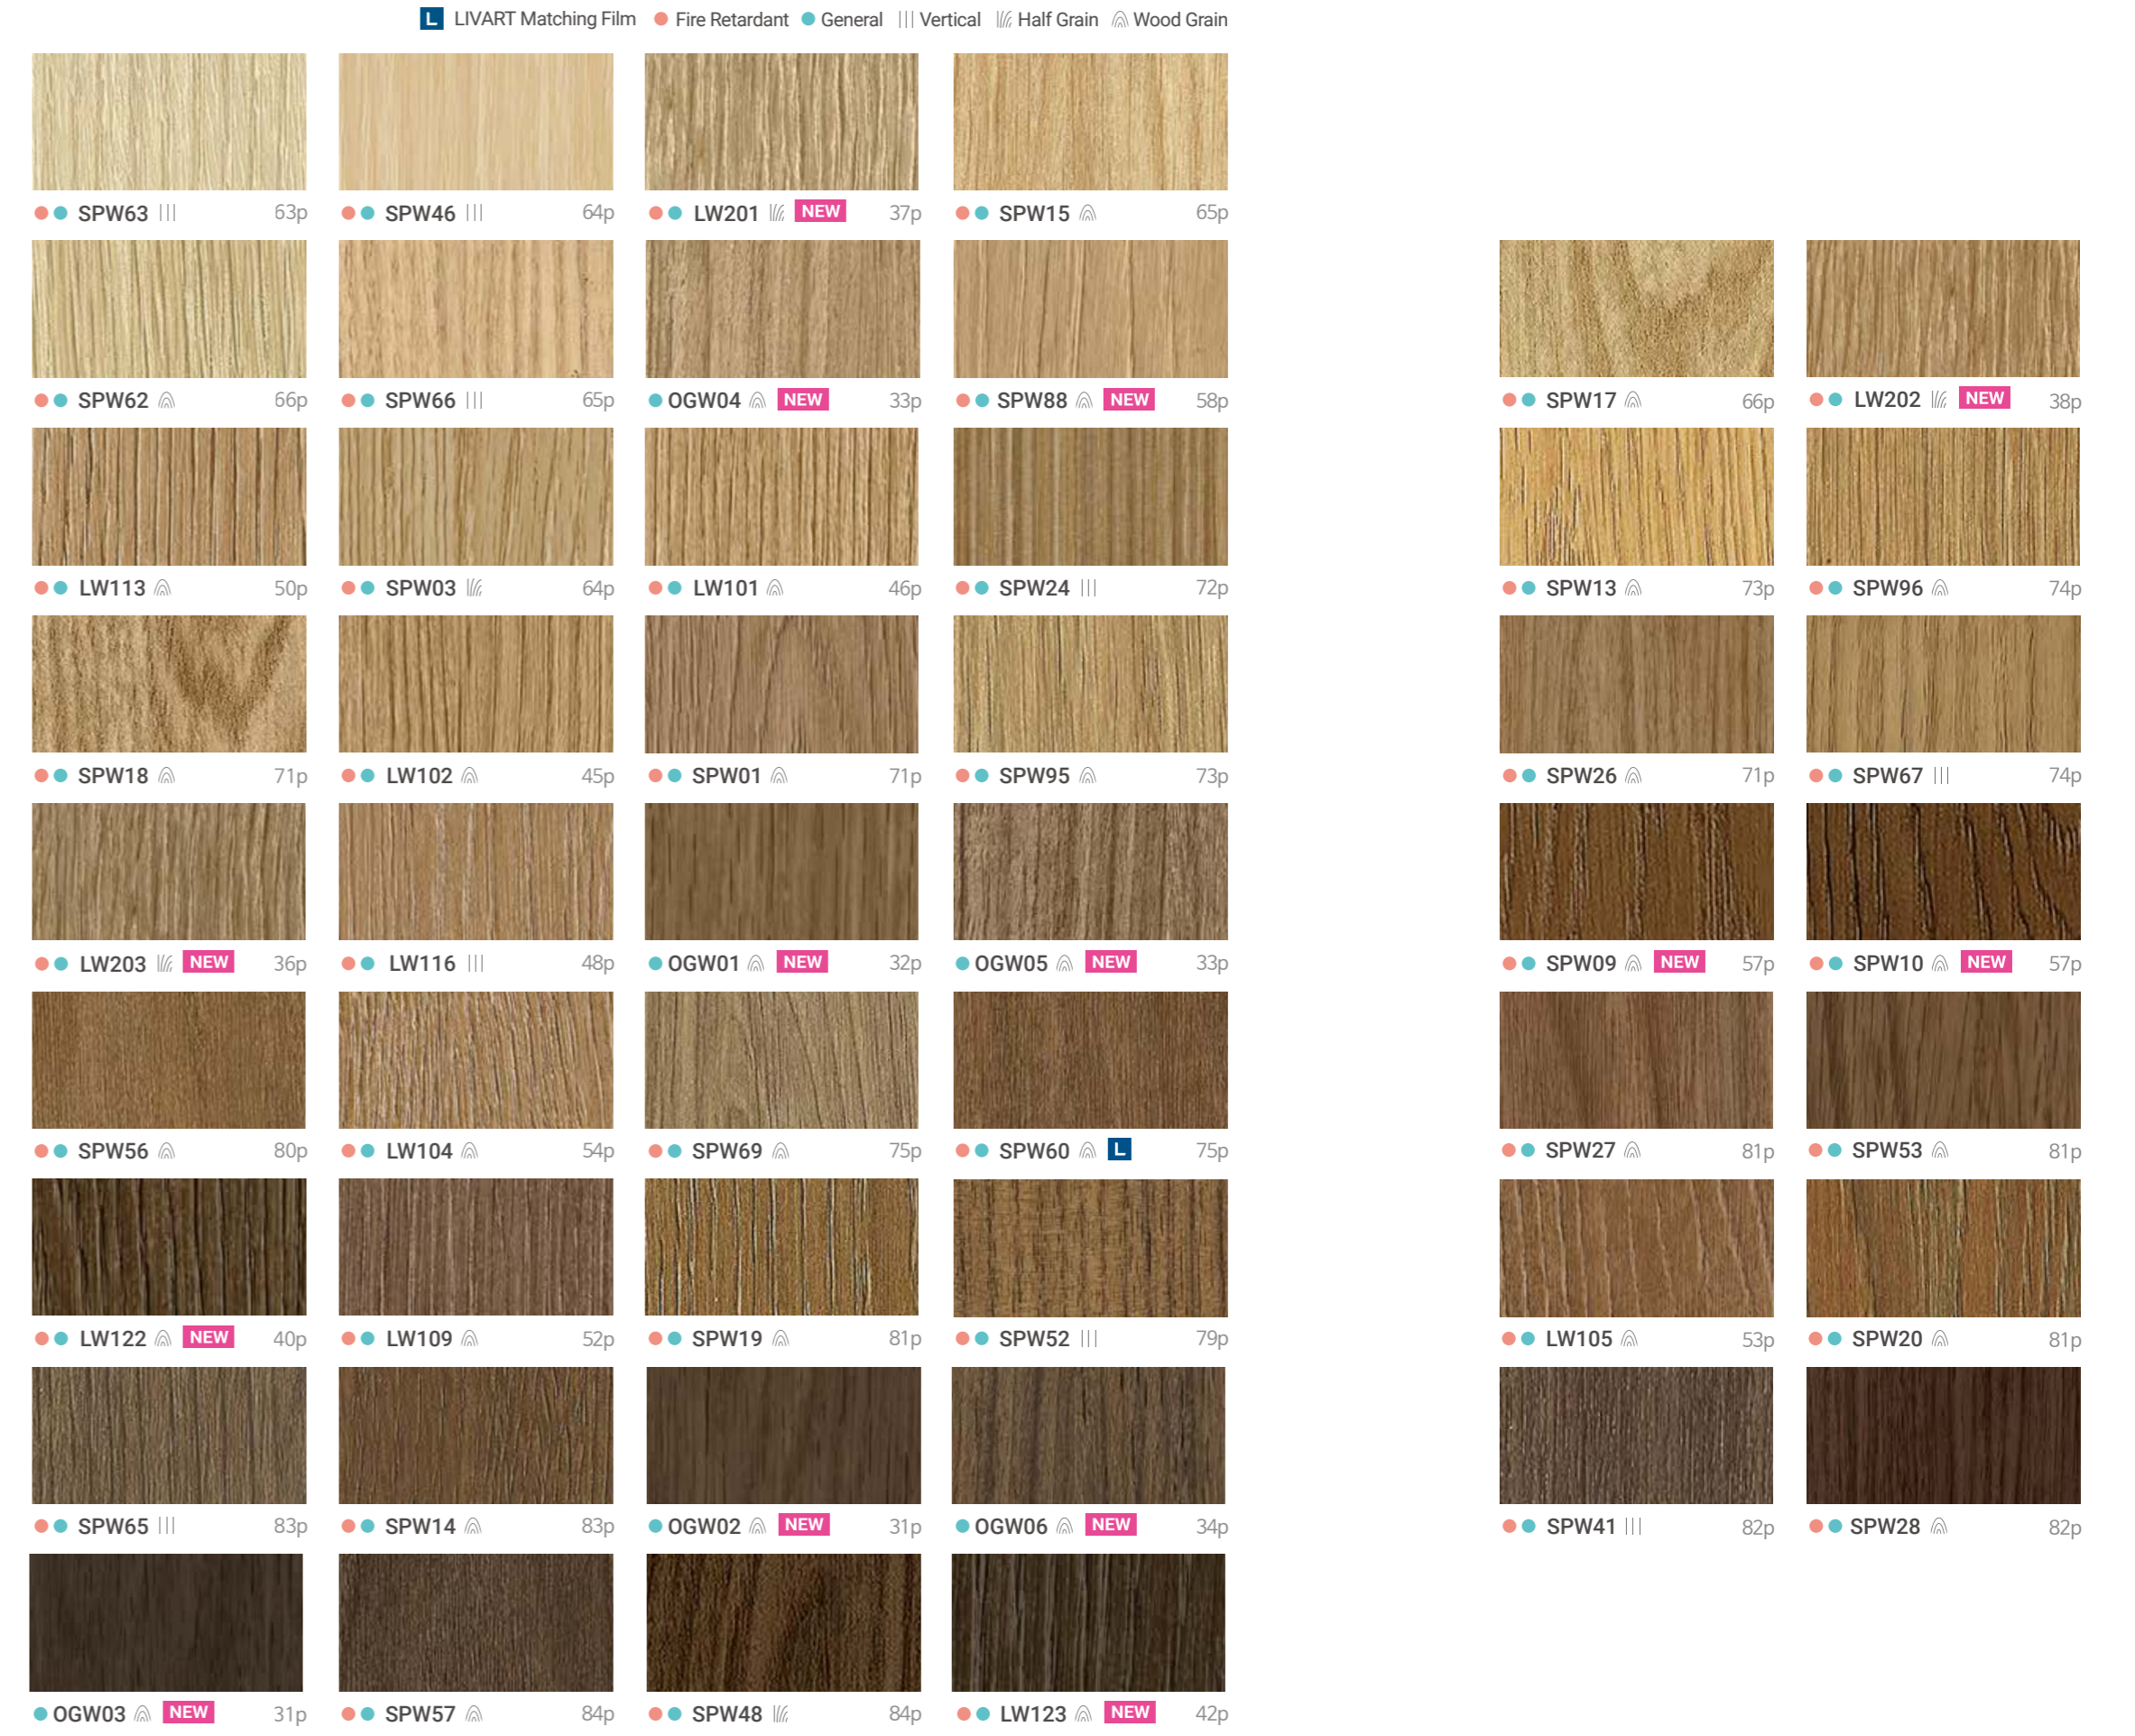

WOOD

- Optical Grain Wood
- Long Wood
- Origin Wood
- Premium Wood
- Standard Wood

Long Wood

Bodaq LW Long Wood Series combines a luxurious surface finish with an extended 1,800mm vertical repeat, enhancing the beauty of high ceiling spaces. Experience the grandeur of Long Wood with LW Series.

Origin Wood

Bodaq SPW Origin Wood series delivers a more natural wood texture through premium surface coating and precise embossing. Explore SPW's luxurious surface finishes across a variety of colors and wood types.

WOOD

Wood Palette

Wood Palette

Bodaq Wood Palette Collection showcasing Bodaq Interior Film's premium wood series arranged by color. Browse our diverse range of wood products in various colors and types.

Origin Wood

SPW10

Spanish Oak

NEW ● ● SPW09

Spanish Oak

NEW ● ● SPW10

Introducing the SPW series, a wood beyond wood, flawlessly recreated with Bodaq's unique technology and premium design. Experience a new dimension of premium finishes with the sturdy texture and natural feel, closely resembling real wood.