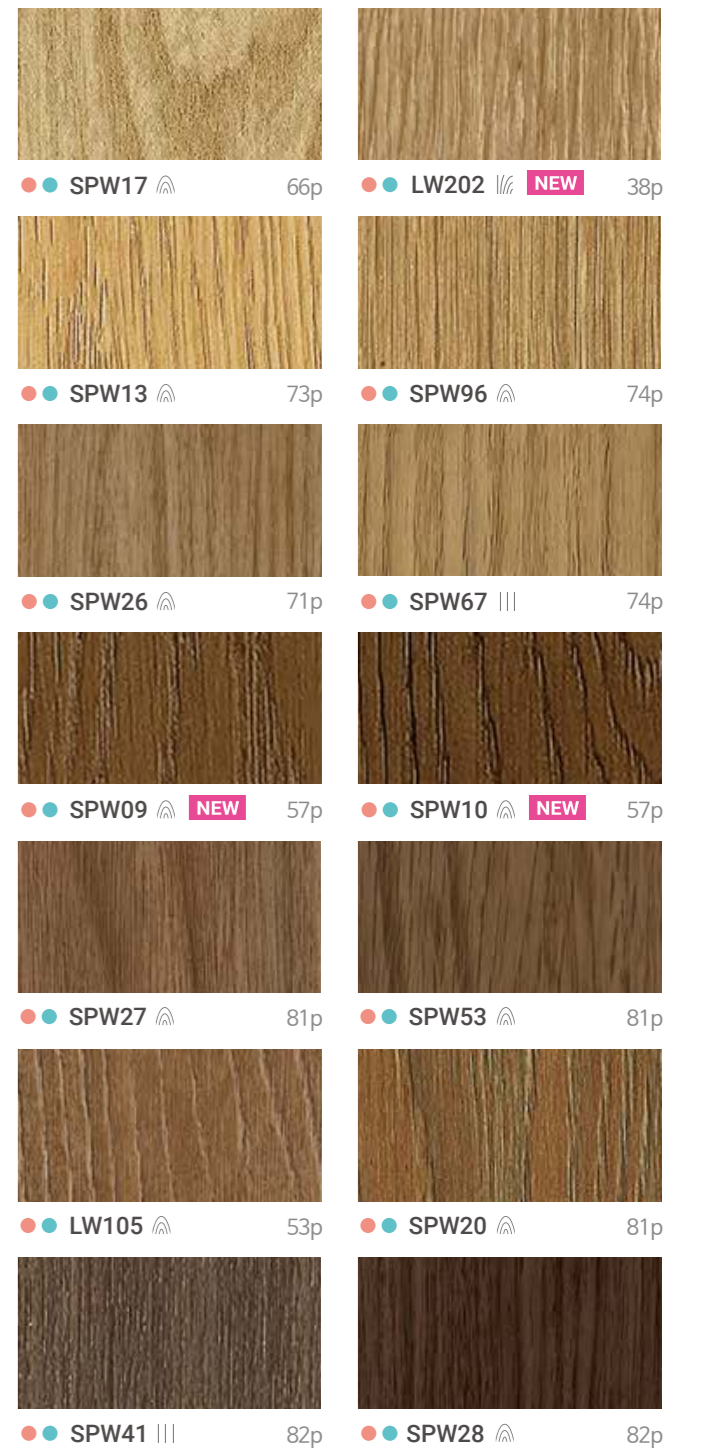

WOOD

Wood Palette

Wood Palette

Bodaq Wood Palette Collection showcasing Bodaq Interior Film's premium wood series arranged by color. Browse our diverse range of wood products in various colors and types.