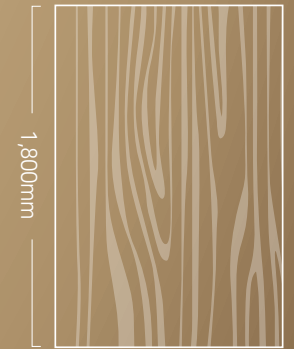

WOOD

- Optical Grain Wood
- Long Wood
- Origin Wood
- Premium Wood
- Standard Wood

Long Wood

Bodaq LW Long Wood Series combines a luxurious surface finish with an extended 1,800mm vertical repeat, enhancing the beauty of high ceiling spaces. Experience the grandeur of Long Wood with LW Series.