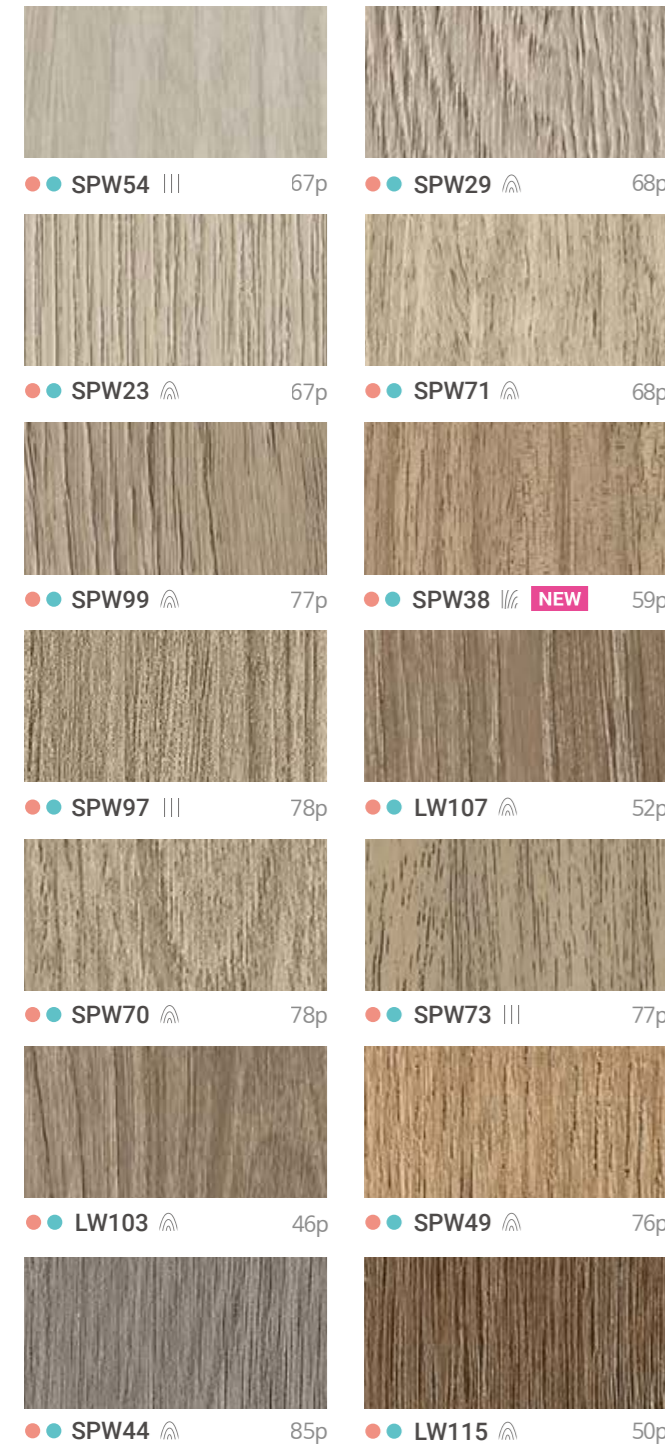

# WOOD

- Optical Grain Wood
- Long Wood
- Origin Wood
- Premium Wood
- Standard Wood

## Long Wood

Bodaq LW Long Wood Series combines a luxurious surface finish with an extended 1,800mm vertical repeat, enhancing the beauty of high ceiling spaces. Experience the grandeur of Long Wood with LW Series.

## Origin Wood

Bodaq SPW Origin Wood series delivers a more natural wood texture through premium surface coating and precise embossing. Explore SPW's luxurious surface finishes across a variety of colors and wood types.

# Wood Palette

Bodaq Wood Palette Collection showcasing Bodaq Interior Film's premium wood series arranged by color. Browse our diverse range of wood products in various colors and types.