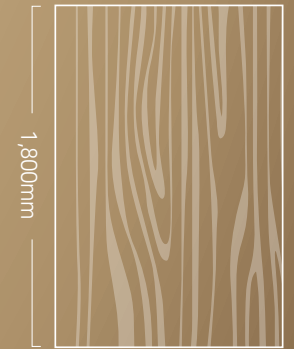

# WOOD

- Optical Grain Wood
- Long Wood
- Origin Wood
- Premium Wood
- Standard Wood

## Long Wood

Bodaq LW Long Wood Series combines a luxurious surface finish with an extended 1,800mm vertical repeat, enhancing the beauty of high ceiling spaces. Experience the grandeur of Long Wood with LW Series.