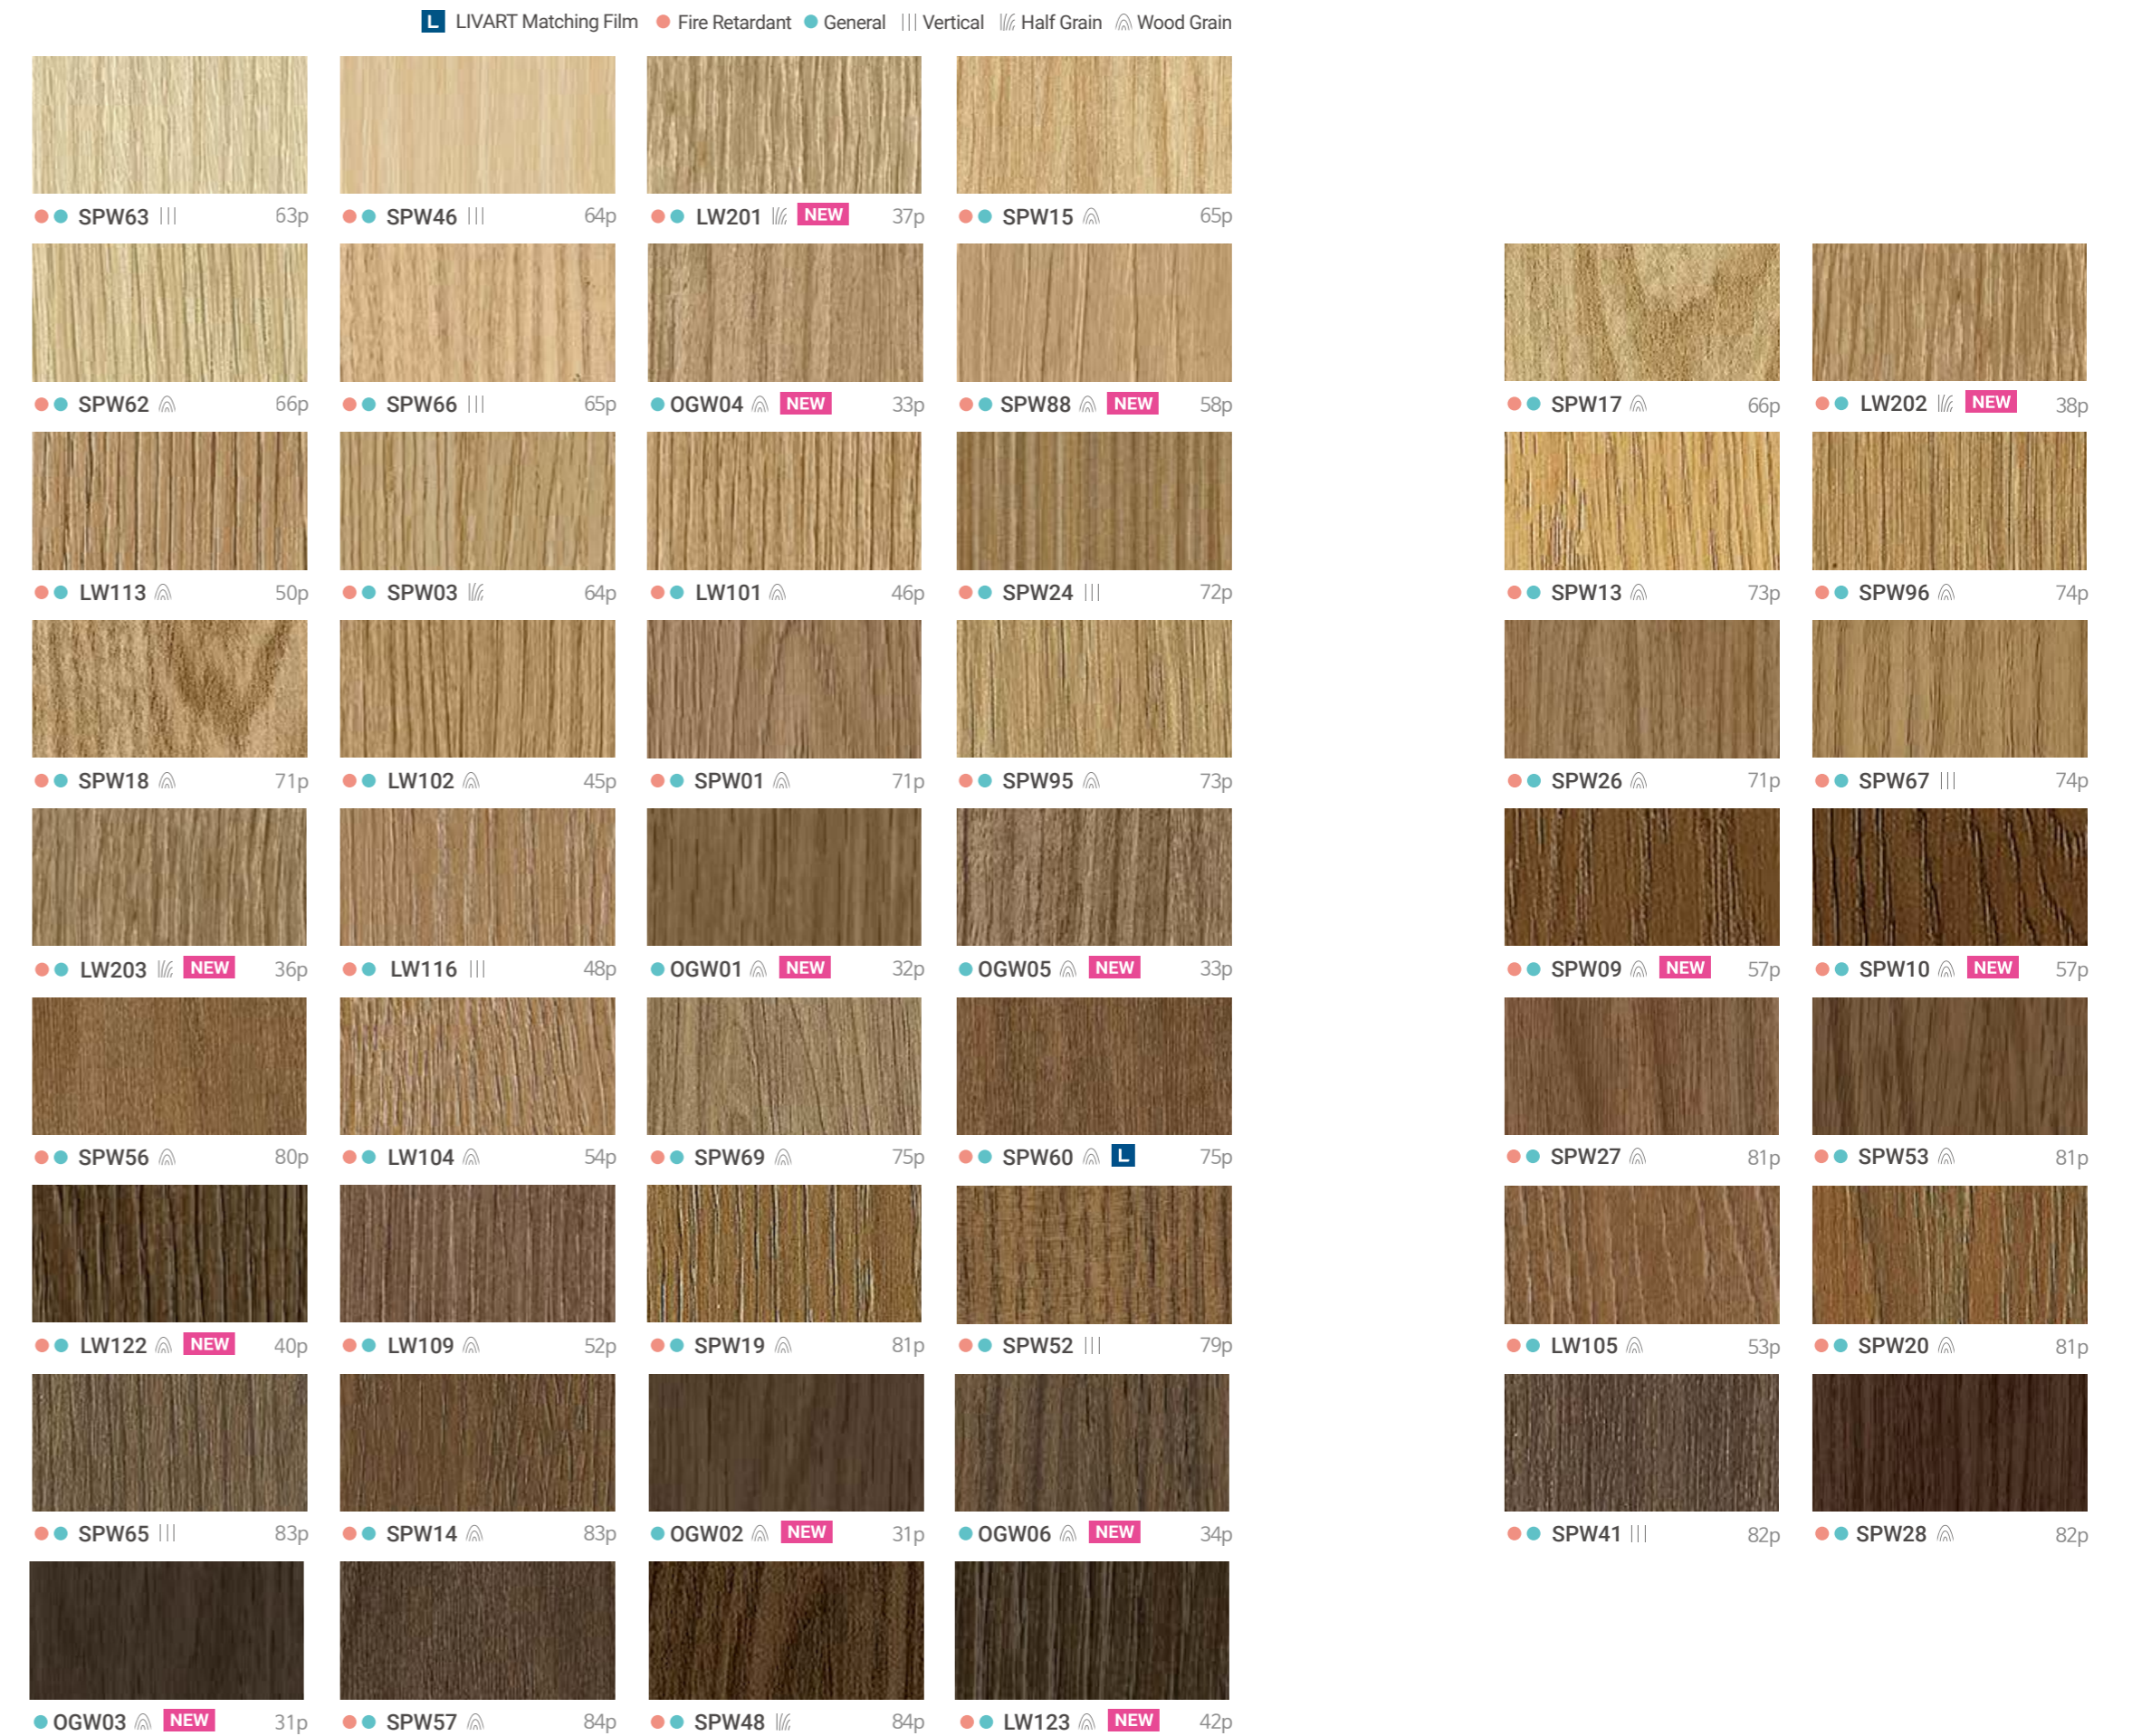

## Origin Wood

Bodaq SPW Origin Wood series delivers a more natural wood texture through premium surface coating and precise embossing. Explore SPW's luxurious surface finishes across a variety of colors and wood types.

WOOD

# Wood Palette

# Wood Palette

Bodaq Wood Palette Collection showcasing Bodaq Interior Film's premium wood series arranged by color. Browse our diverse range of wood products in various colors and types.