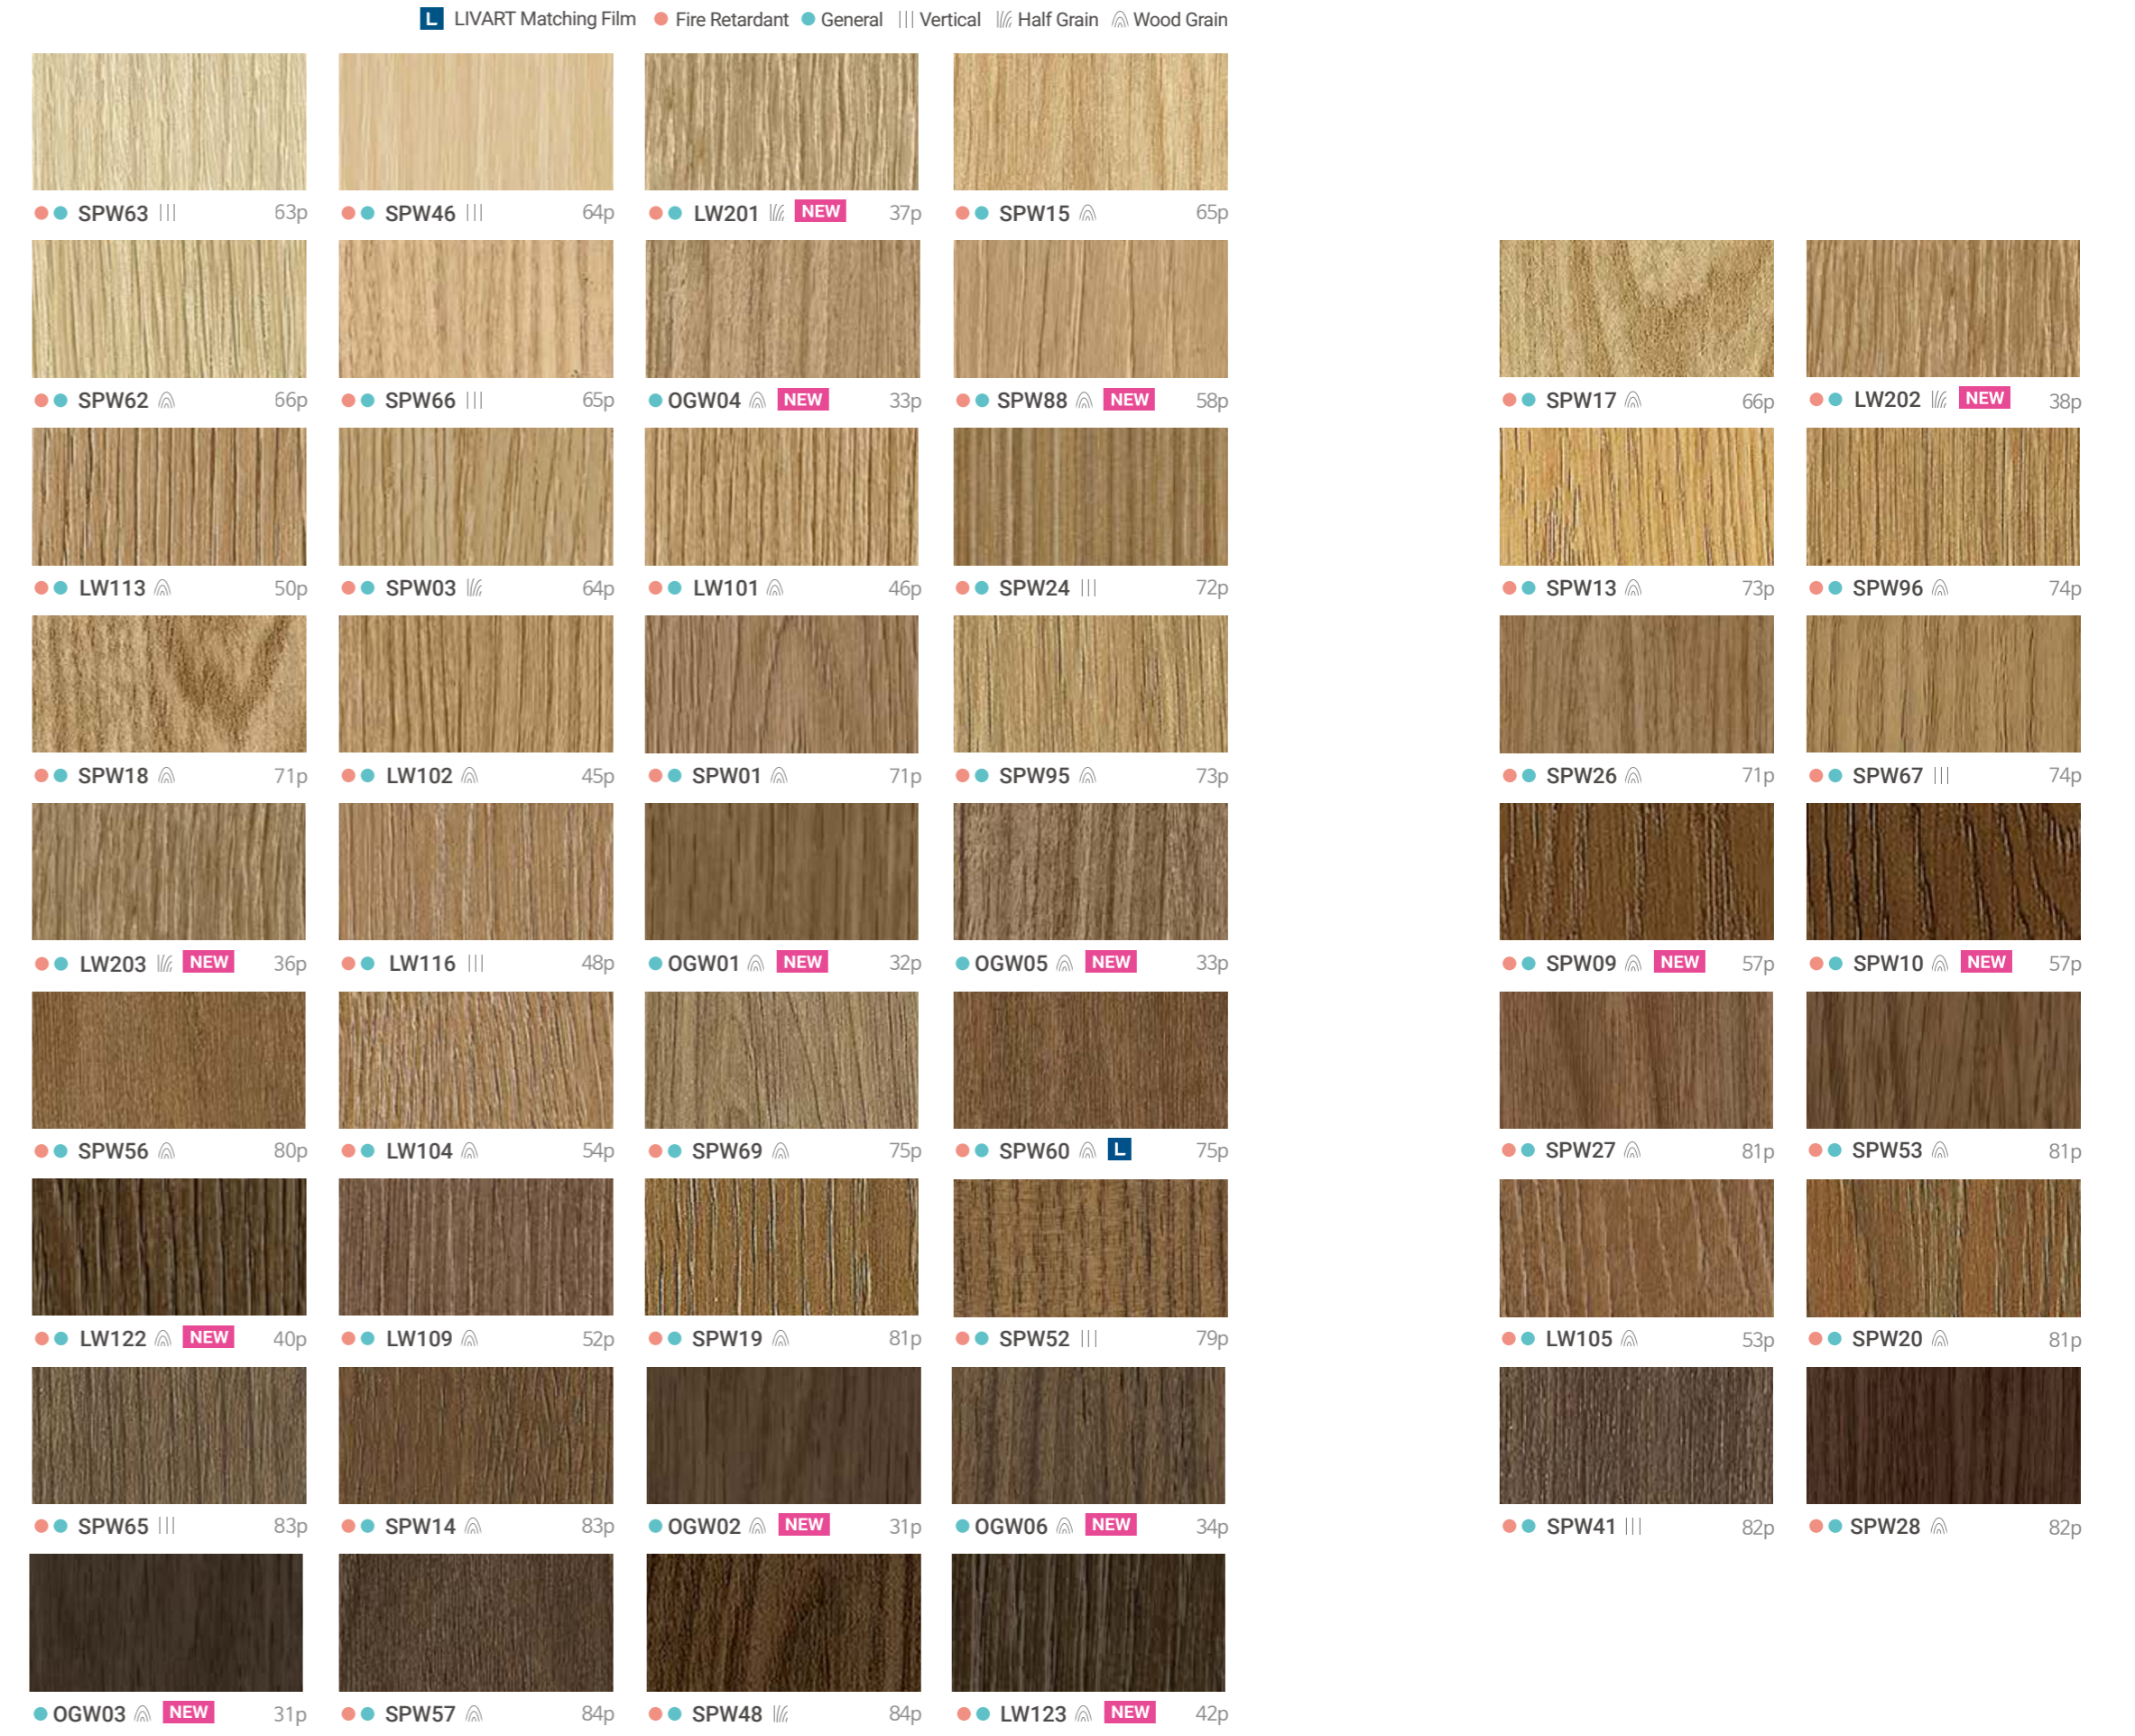

LIVART Matching Film Fire Retardant General ||| Vertical Half Grain Wood Grain
SPW63 ||| 63p SPW46 ||| 64p LW201 NEW 37p SPW15 65p
SPW62 66p SPW66 ||| 65p OGW04 NEW 33p SPW88 NEW 58p
LW113 50p SPW03 64p LW101 46p SPW24 ||| 72p
SPW18 71p LW102 45p SPW01 71p SPW95 73p
LW203 NEW 36p LW116 ||| 48p OGW01 NEW 32p OGW05 NEW 33p
SPW56 80p LW104 54p SPW69 75p SPW60 L 75p
LW122 NEW 40p LW109 52p SPW19 81p SPW52 ||| 79p
SPW65 ||| 83p SPW14 83p OGW02 NEW 31p OGW06 NEW 34p
OGW03 NEW 31p SPW57 84p SPW48 84p LW123 NEW 42p
SPW17 66p LW202 NEW 38p
SPW13 73p SPW96 74p
SPW26 71p SPW67 ||| 74p
SPW09 NEW 57p SPW10 NEW 57p
SPW27 81p SPW53 81p
LW105 53p SPW20 81p
SPW41 ||| 82p SPW28 82p